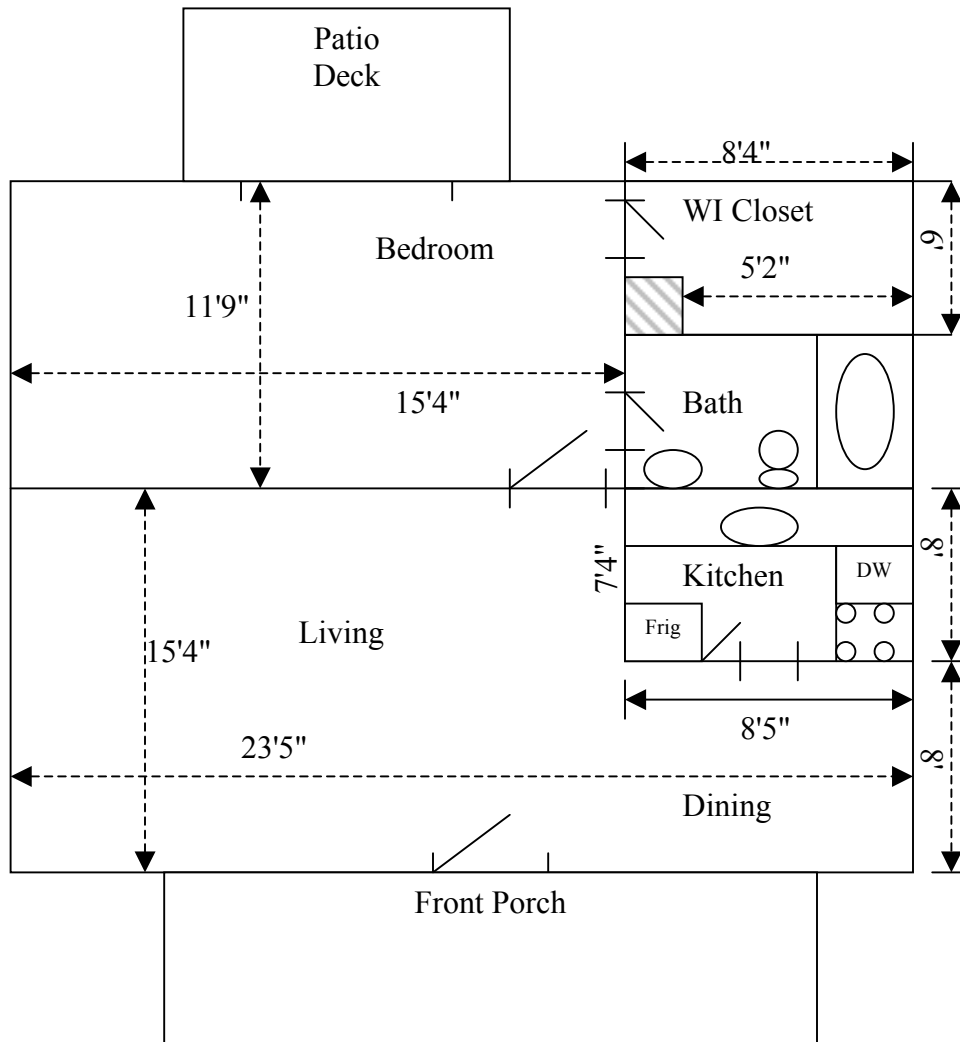

**Lakewood Terrace Apartments
Apartment Room Layout**

Apartment Floor Layout
 Measurements accurate -- drawing not to scale

Lakewood Terrace North Apartments
 1711 N. Meridian Road
 Tallahassee Florida 32303